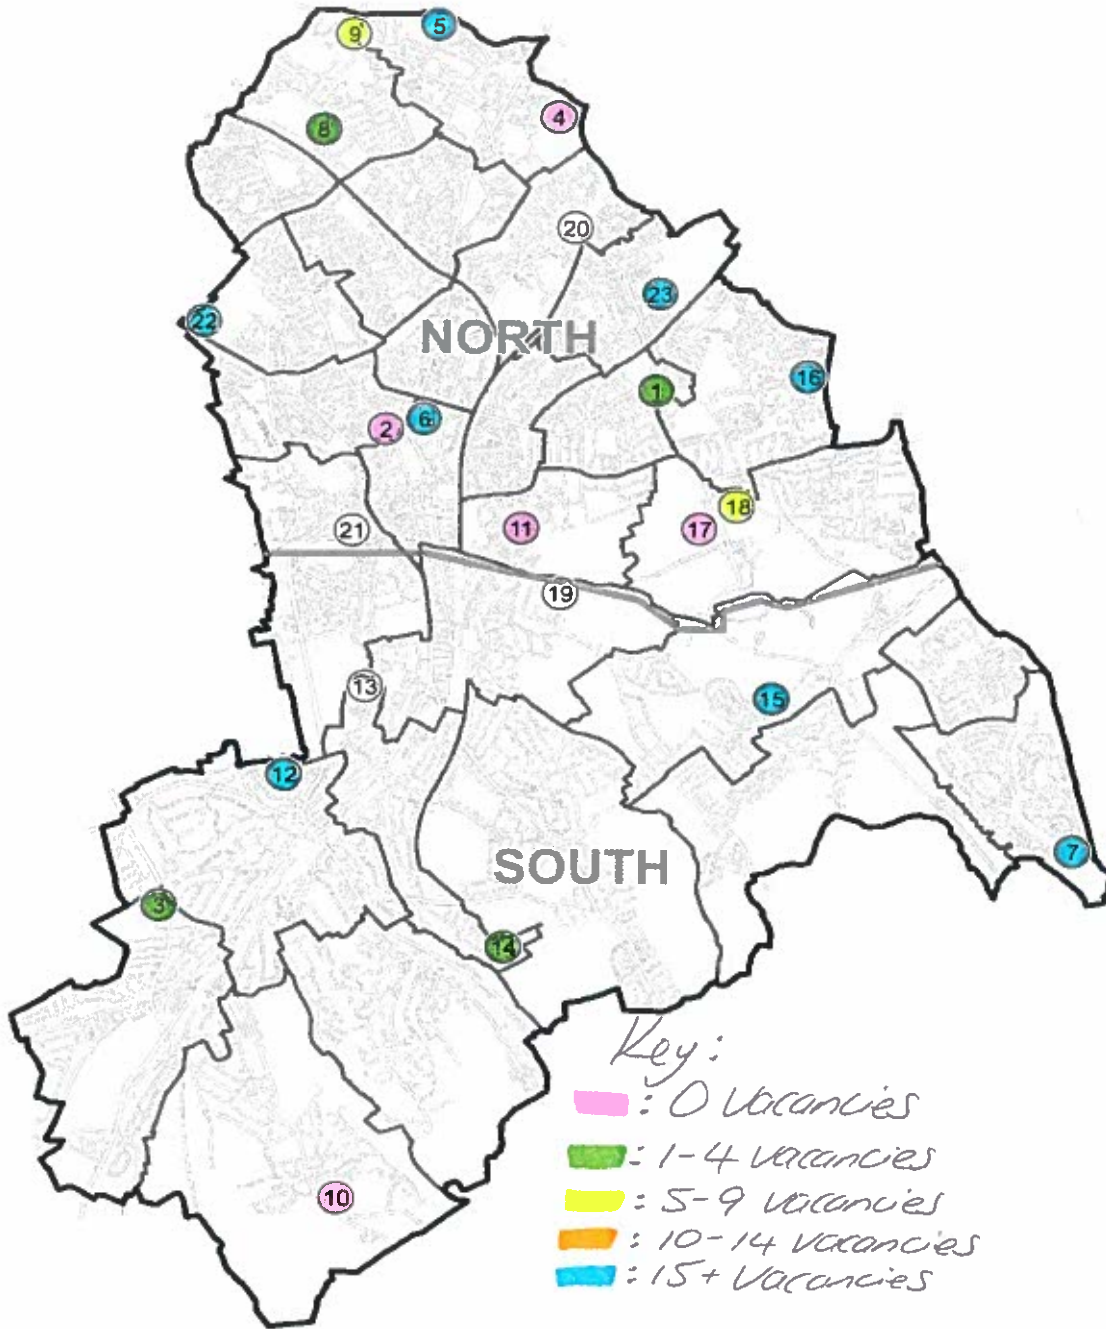

**SECONDARY SCHOOLS BY WARD & PLANNING AREA 2018 - Vacancy Data**

Key:

- = 0 Vacancies
- = 1-4 Vacancies
- = 5-9 vacancies
- = 10-14 vacancies
- = 15+ vacancies

- Borough**
- 1 Addiscombe East
  - 2 Broad Green
  - 3 Coulsdon Town
  - 4 Crystal Palace & Upper Norwood
  - 5 Crystal Palace & Upper Norwood
  - 6 Fairfield
  - 7 New Addington South
  - 8 Norbury Park
  - 9 Norbury Park
  - 10 Old Coulsdon
  - 11 Park Hill & Whitgift
  - 12 Purley & Woodcote
  - 13 Purley Oaks & Riddlesdown
  - 14 Purley Oaks & Riddlesdown
  - 15 Selsdon & Addington Village
  - 16 Shirley North
  - 17 Shirley South
  - 18 Shirley South
  - 19 South Croydon
  - 20 South Norwood
  - 21 Waddon
  - 22 West Thornton
  - 23 Woodside

**SECONDARY SCHOOLS BY WARD & PLANNING AREA 2018**

Key:

- : 0 Vacancies
- : 1-4 Vacancies
- : 5-9 Vacancies
- : 10-14 Vacancies
- : 15+ Vacancies

- Borough**
- 1 Addiscombe East
  - 2 Broad Green
  - 3 Coulsdon Town
  - 4 Crystal Palace & Upper Norwood
  - 5 Crystal Palace & Upper Norwood
  - 6 Fairfield
  - 7 New Addington South
  - 8 Norbury Park
  - 9 Norbury Park
  - 10 Old Coulsdon
  - 11 Park Hill & Whitgift
  - 12 Purley & Woodcote
  - 13 Purley Oaks & Riddlesdown
  - 14 Purley Oaks & Riddlesdown
  - 15 Selsdon & Addington Village
  - 16 Shirley North
  - 17 Shirley South
  - 18 Shirley South
  - 19 South Croydon
  - 20 South Norwood
  - 21 Waddon
  - 22 West Thornton
  - 23 Woodside