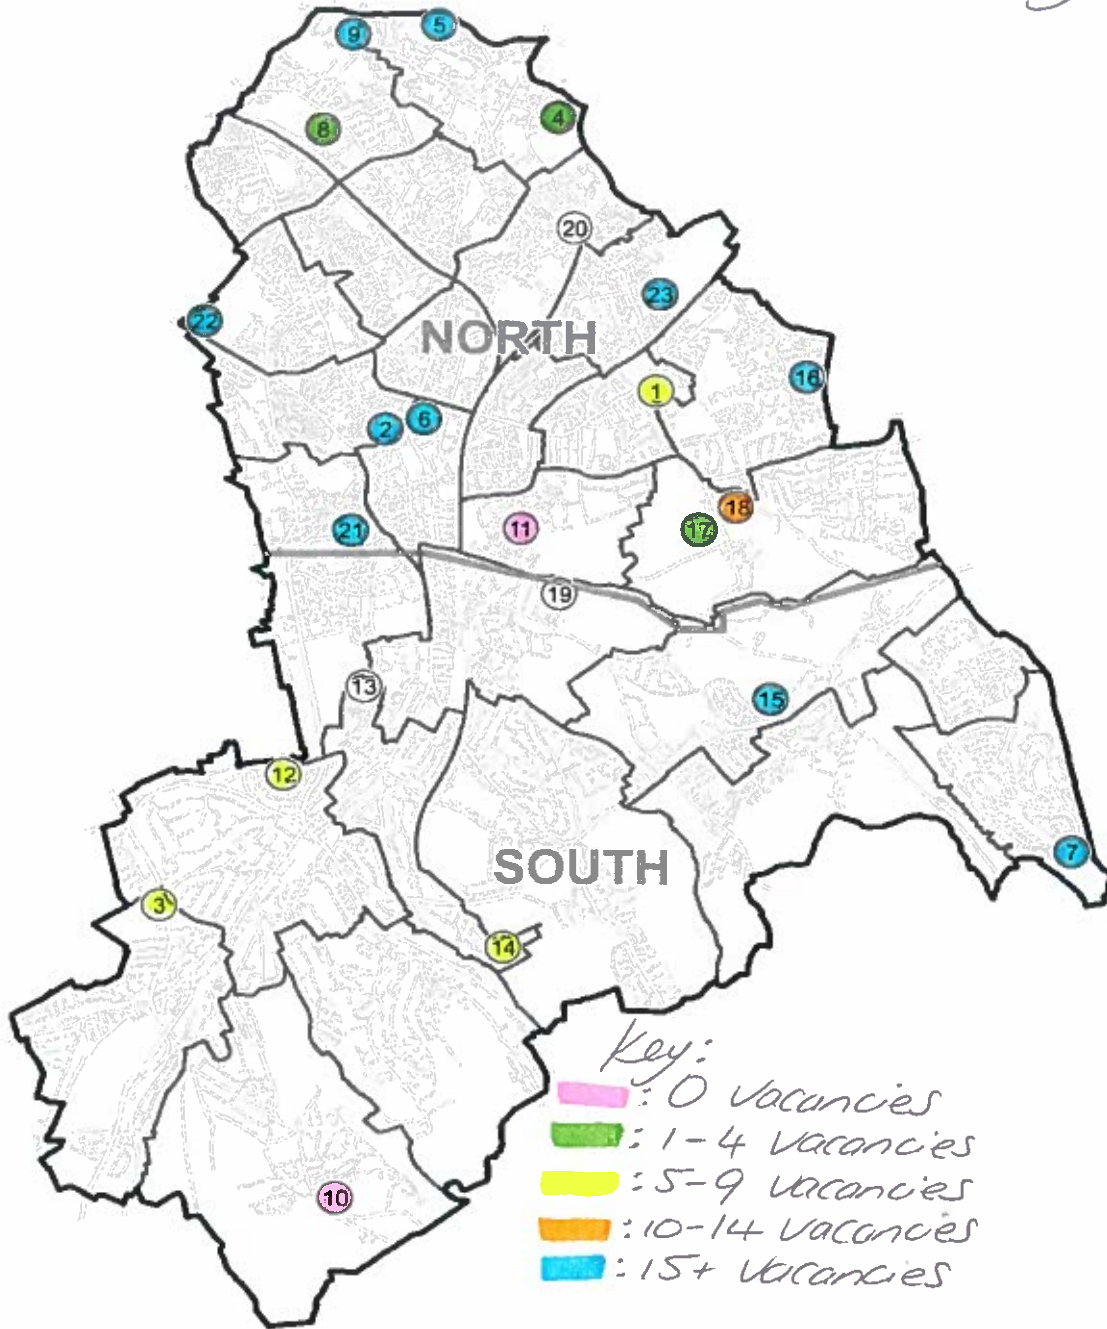

SECONDARY SCHOOLS BY WARD & PLANNING AREA 2018 - Vacancy Data

Key:
[Pink] : 0 Vacancies
[Green] : 1-4 Vacancies
[Yellow] : 5-9 Vacancies
[Orange] : 10-14 Vacancies
[Blue] : 15+ Vacancies

<u>Borough</u>	<u>Secondary School</u>
1 Addiscombe East	Oasis Academy Shirley Park
2 Broad Green	Harris Invictus Academy Croydon
3 Coulsdon Town	Woodcote High School
4 Crystal Palace & Upper Norwood	Harris City Academy Crystal Palace
5 Crystal Palace & Upper Norwood	Virgo Fidelis Convent Senior School
6 Fairfield	St Mary's Catholic High School
7 New Addington South	Meridian High School
8 Norbury Park	Norbury Manor Business & Enterprise College
9 Norbury Park	St Joseph's College
10 Old Coulsdon	Oasis Academy Coulsdon - <i>Reduced admission number: 150</i>
11 Park Hill & Whitgift	Archbishop Tenison's CE High School
12 Purley & Woodcote	Thomas More Catholic School
13 Purley Oaks & Riddlesdown	Harris Academy Purley
14 Purley Oaks & Riddlesdown	Riddlesdown Collegiate
15 Selsdon & Addington Village	The Quest Academy - Coloma Trust
16 Shirley North	Orchard Park High School - <i>Reduced admission number: 180</i>
17 Shirley South	Coloma Convent Girls School
18 Shirley South	Shirley High School Performing Arts College
19 South Croydon	Coombe Wood Free School
20 South Norwood	Harris Academy South Norwood
21 Waddon	St Andrews CE High School
22 West Thornton	The Archbishop Lanfranc Academy
23 Woodside	Oasis Academy Arena