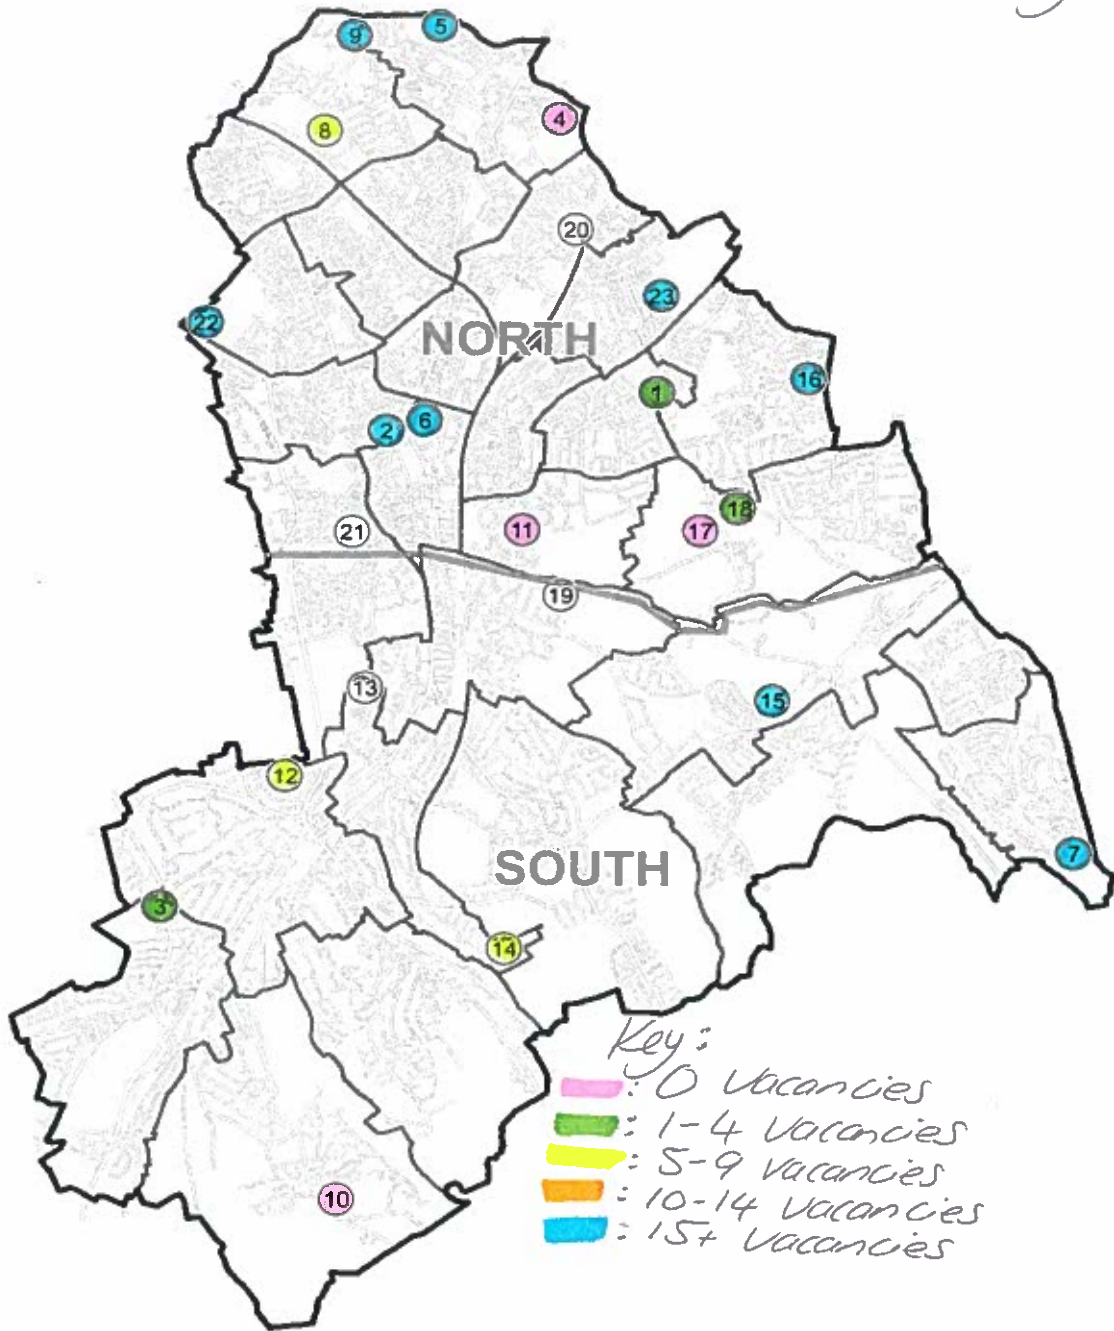

SECONDARY SCHOOLS BY WARD & PLANNING AREA 2018 - Vacancy Data

Key:
Pink: 0 Vacancies
Green: 1-4 Vacancies
Yellow: 5-9 Vacancies
Orange: 10-14 Vacancies
Blue: 15+ Vacancies

<u>Borough</u>	<u>Secondary School</u>
1 Addiscombe East	Oasis Academy Shirley Park
2 Broad Green	Harris Invictus Academy Croydon
3 Coulsdon Town	Woodcote High School
4 Crystal Palace & Upper Norwood	Harris City Academy Crystal Palace
5 Crystal Palace & Upper Norwood	Virgo Fidelis Convent Senior School
6 Fairfield	St Mary's Catholic High School
7 New Addington South	Meridian High School
8 Norbury Park	Norbury Manor Business & Enterprise College
9 Norbury Park	St Joseph's College
10 Old Coulsdon	Oasis Academy Coulsdon
11 Park Hill & Whitgift	Archbishop Tenison's CE High School
12 Purley & Woodcote	Thomas More Catholic School
13 Purley Oaks & Riddlesdown	Harris Academy Purley
14 Purley Oaks & Riddlesdown	Riddlesdown Collegiate
15 Selsdon & Addington Village	The Quest Academy - Coloma Trust
16 Shirley North	Orchard Park High School - <i>Reduced admission number: 180</i>
17 Shirley South	Coloma Convent Girls School
18 Shirley South	Shirley High School Performing Arts College
19 South Croydon	Coombe Wood Free School
20 South Norwood	Harris Academy South Norwood
21 Waddon	St Andrews CE High School
22 West Thornton	The Archbishop Lanfranc Academy
23 Woodside	Oasis Academy Arena