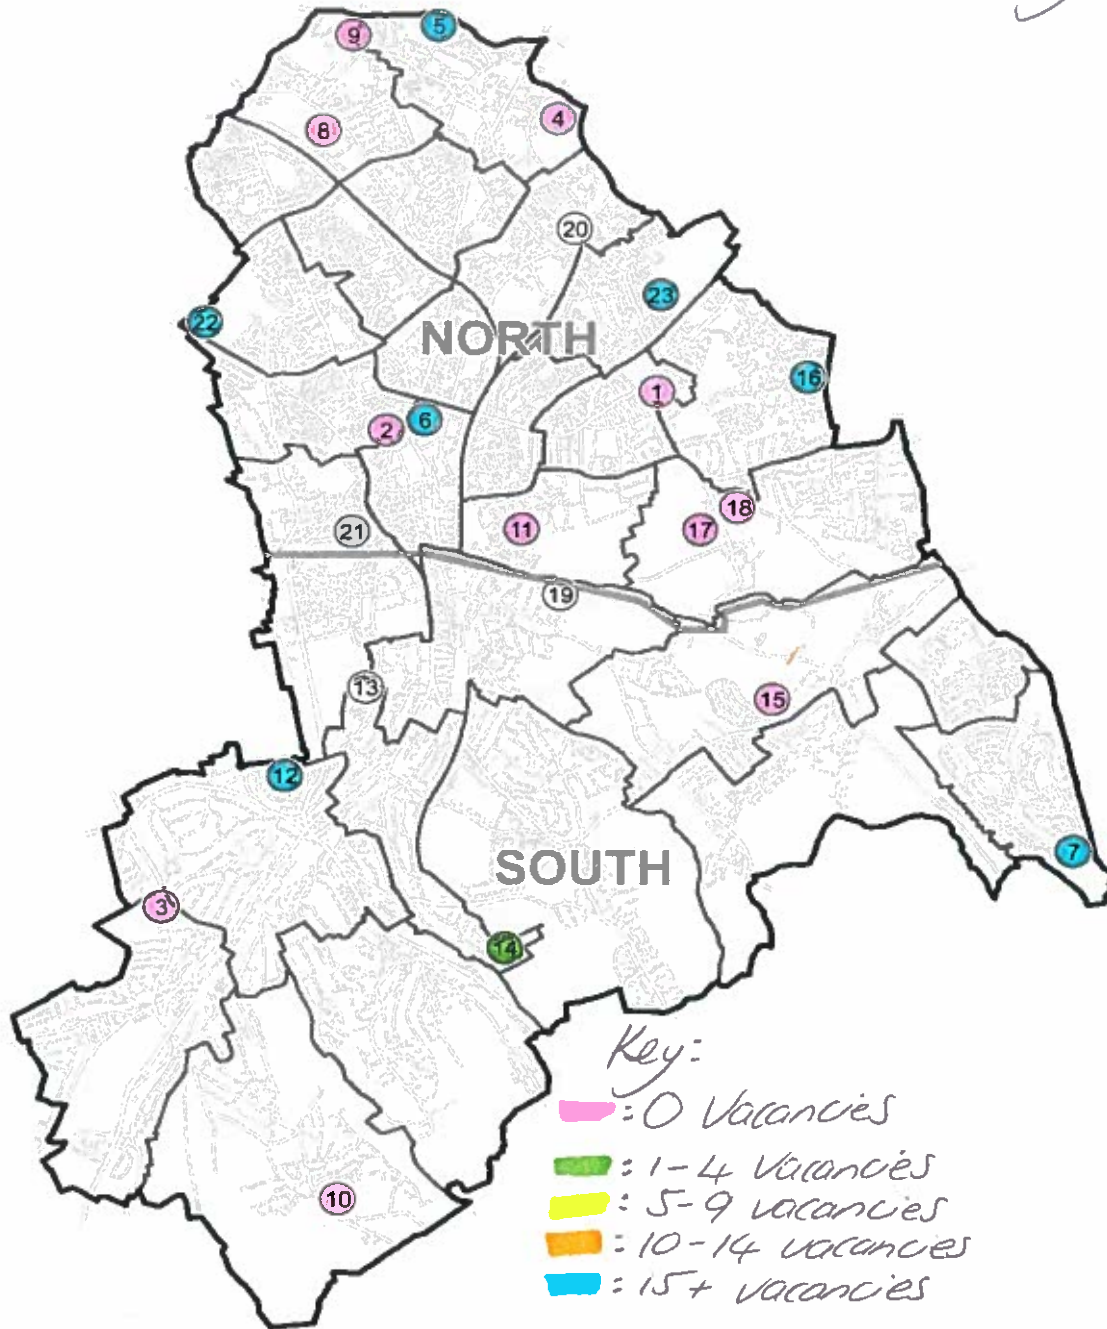

**SECONDARY SCHOOLS BY WARD & PLANNING AREA 2018 - Vacancy Data**

Key:

- = 0 Vacancies
- = 1-4 Vacancies
- = 5-9 vacancies
- = 10-14 vacancies
- = 15+ vacancies

- Borough**
- 1 Addiscombe East
  - 2 Broad Green
  - 3 Coulsdon Town
  - 4 Crystal Palace & Upper Norwood
  - 5 Crystal Palace & Upper Norwood
  - 6 Fairfield
  - 7 New Addington South
  - 8 Norbury Park
  - 9 Norbury Park
  - 10 Old Coulsdon
  - 11 Park Hill & Whitgift
  - 12 Purley & Woodcote
  - 13 Purley Oaks & Riddlesdown
  - 14 Purley Oaks & Riddlesdown
  - 15 Selsdon & Addington Village
  - 16 Shirley North
  - 17 Shirley South
  - 18 Shirley South
  - 19 South Croydon
  - 20 South Norwood
  - 21 Waddon
  - 22 West Thornton
  - 23 Woodside

**SECONDARY SCHOOLS BY WARD & PLANNING AREA 2018**

Key:

- : 0 Vacancies
- : 1-4 Vacancies
- : 5-9 Vacancies
- : 10-14 Vacancies
- : 15+ Vacancies

- Borough**
- 1 Addiscombe East
  - 2 Broad Green
  - 3 Coulsdon Town
  - 4 Crystal Palace & Upper Norwood
  - 5 Crystal Palace & Upper Norwood
  - 6 Fairfield
  - 7 New Addington South
  - 8 Norbury Park
  - 9 Norbury Park
  - 10 Old Coulsdon
  - 11 Park Hill & Whitgift
  - 12 Purley & Woodcote
  - 13 Purley Oaks & Riddlesdown
  - 14 Purley Oaks & Riddlesdown
  - 15 Selsdon & Addington Village
  - 16 Shirley North
  - 17 Shirley South
  - 18 Shirley South
  - 19 South Croydon
  - 20 South Norwood
  - 21 Waddon
  - 22 West Thornton
  - 23 Woodside