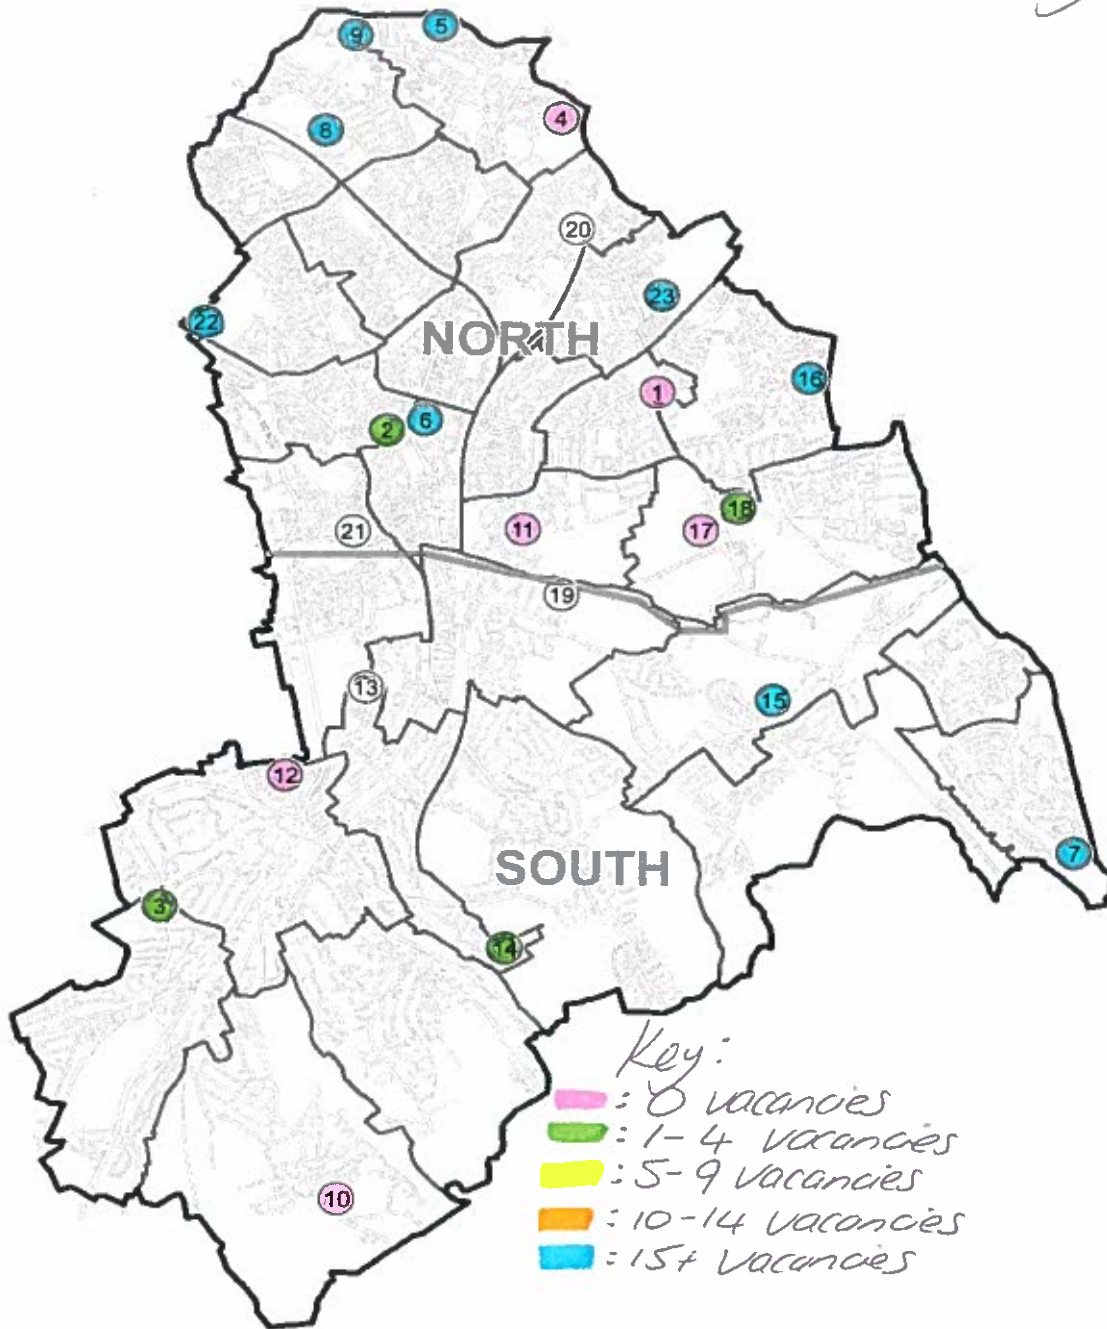

SECONDARY SCHOOLS BY WARD & PLANNING AREA 2018 - Vacancy Data

Key:
Pink = 0 vacancies
Green = 1-4 vacancies
Yellow = 5-9 vacancies
Orange = 10-14 vacancies
Blue = 15+ vacancies

1. **Borough**
1. 1 Addiscombe East
  2. 2 Broad Green
  3. 3 Coulsdon Town
  4. 4 Crystal Palace & Upper Norwood
  5. 5 Crystal Palace & Upper Norwood
  6. 6 Fairfield
  7. 7 New Addington South
  8. 8 Norbury Park
  9. 9 Norbury Park
  10. 10 Old Coulsdon
  11. 11 Park Hill & Whitgift
  12. 12 Purley & Woodcote
  13. 13 Purley Oaks & Riddlesdown
  14. 14 Purley Oaks & Riddlesdown
  15. 15 Selsdon & Addington Village
  16. 16 Shirley North
  17. 17 Shirley South
  18. 18 Shirley South
  19. 19 South Croydon
  20. 20 South Norwood
  21. 21 Waddon
  22. 22 West Thornton
  23. 23 Woodside

1. **Secondary School**
2. Oasis Academy Shirley Park
   - Harris Invictus Academy Croydon
   - Woodcote High School
   - Harris City Academy Crystal Palace
   - Virgo Fidelis Convent Senior School
   - St Mary's Catholic High School
   - Meridian High School
   - Norbury Manor Business & Enterprise College
   - St Joseph's College
   - Oasis Academy Coulsdon
   - Archbishop Tenison's CE High School
   - Thomas More Catholic School
   - Harris Academy Purley
   - Riddlesdown Collegiate
   - The Quest Academy - Coloma Trust
   - Orchard Park High School - *Reduced admission number: 180*
   - Coloma Convent Girls School
   - Shirley High School Performing Arts College
   - Coombe Wood Free School
   - Harris Academy South Norwood
   - St Andrews CE High School
   - The Archbishop Lanfranc Academy
   - Oasis Academy Arena